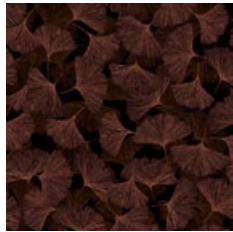

color variations | non-woven wallcoverings | roll dimensions: 0,53 m × 10,05 m

Boho

---

fine linen

35779