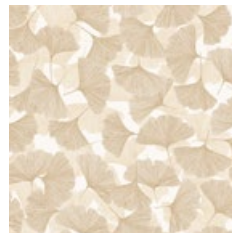

## fine linen

35779

35780

35781

35782

35783

35784

What begins as a symbol of harmony becomes a graphic interplay of rhythm and calm. Light and almost dancing, the leaf motif unfolds on the wall - unobtrusive, structured, and with a touch of poetry.

COLOR VARIATIONS non-woven wallcoverings | roll dimensions: 0,53 m × 10,05 m

35785

35786

35787

35788

A watercolour for the eyes: Hills, trees, and gradients of light blend into a landscape that feels delicately dabbed into place. At times softly veiled, at times vividly accentuated - a wall motif that breathes serenity and still makes a strong impression.